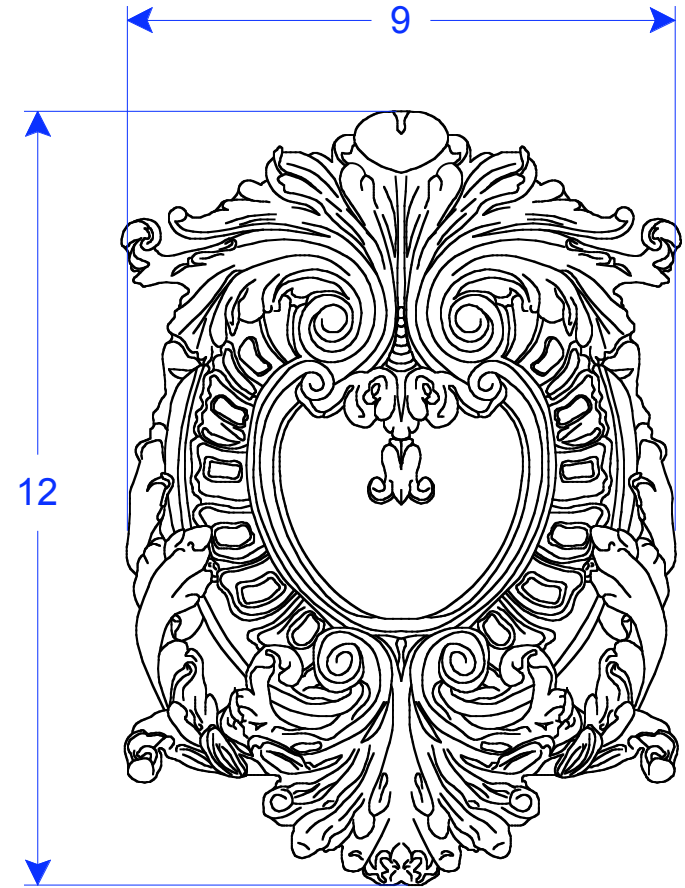

MD 09 Lions Head  
15 SQ.x 1 1/2"H x 7"T  
Not To Scale  
Available Without Paver Backing

Cartouche 01  
12"H x 9"W x 1 3/4"T  
Not To Scale

Bug holes may be visible on sides of precast