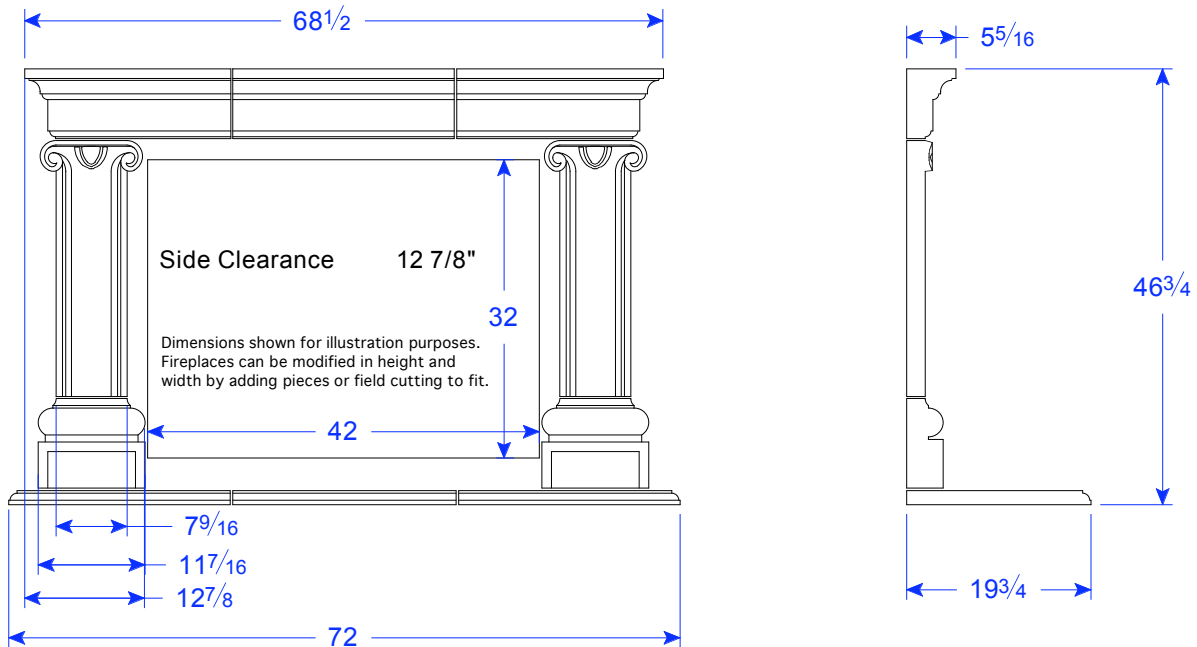

Seawright Custom Precast Fireplaces • FP 03 • Sonata

Parts

	TM 26+14 LR/RR One of each		PL 01-7.56x9.6 DBN 2 pieces
	TM 26+14 STR 1 piece		BM 14x20 STR 1 piece
	TM 24-8 TER ROCO 2 pieces		BM 14x20 RR/LR One of each

Available Options

				
Raised Hearth	Paver Inserts	Mantels		Plinth Options
				PL 01-7.56x4.5 DBN PL 18-7.75x4 PL 01-7.56x4.5

07/28/08 Fo3