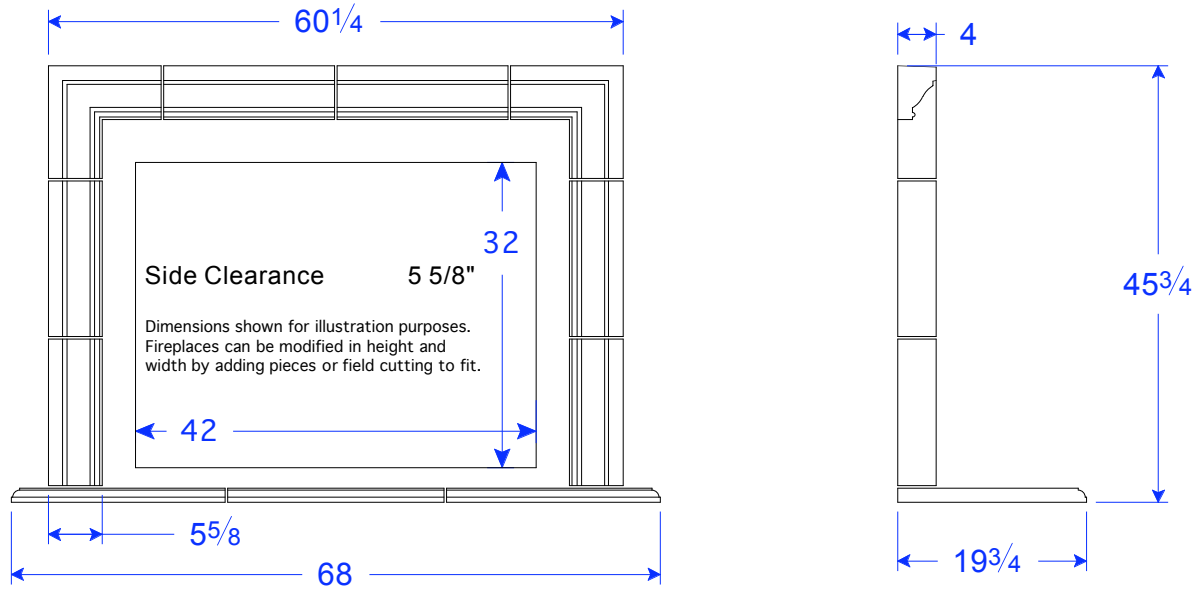

Seawright Custom Precast Fireplaces • FP 07 • Monterey

Parts

TM 38 STR
6 pieces

TM 38 CF
2 pieces

BM 14x20 STR
1 piece

BM 14x20 RR/LR
One of each

Available Options

Raised Hearth

Paver Inserts

$6\frac{3}{4}$ TM 26-6M
short poured to fit

Mantels