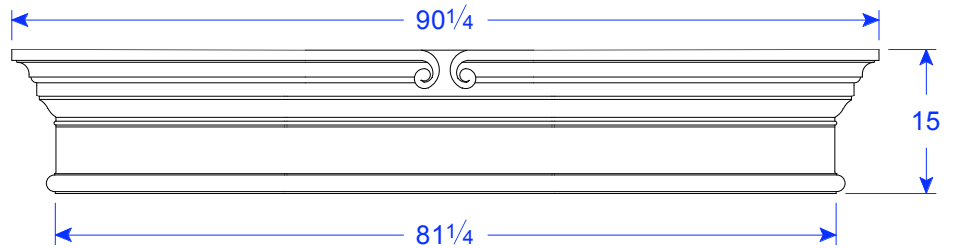

## Parts

TM 43-12 with Plinth  
One Piece Leg

**THIS MODEL  
IS ONLY  
AVAILABLE  
IN GFRC**

TM 12 One Piece Mantel  
Maximum Length =  $90\frac{1}{4}$ "

TM 26 One Piece Hearth  
Maximum Length =  $90\frac{1}{4}$ "