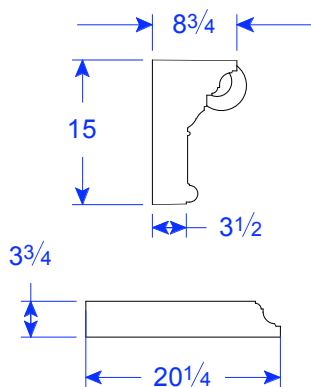

## Parts

TM 43-12 with Plinth  
One Piece Leg

**THIS MODEL  
IS ONLY  
AVAILABLE  
IN GFRC**

TM 12 One Piece Mantel  
Maximum Length =  $90\frac{1}{4}$ "

TM 26 One Piece Hearth  
Maximum Length =  $90\frac{1}{4}$ "