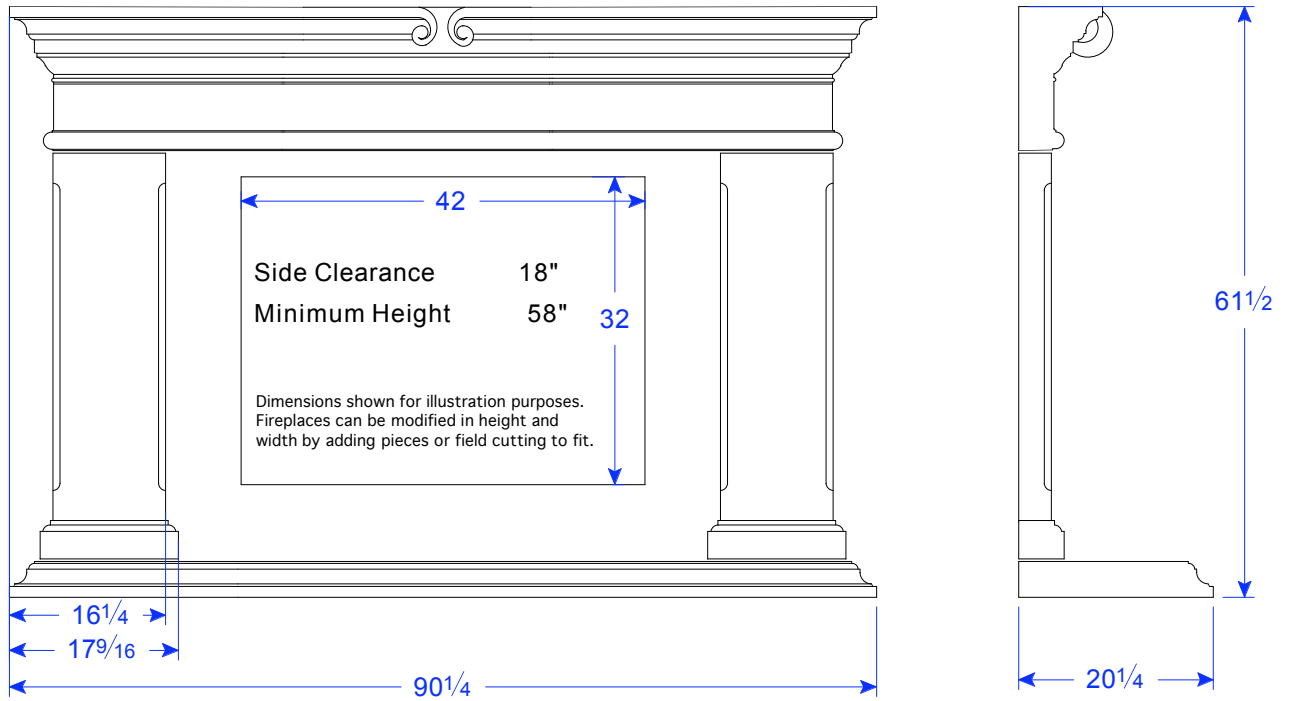

## Parts

TM 43-12 with Plinth  
One Piece Leg

**THIS MODEL  
IS ONLY  
AVAILABLE  
IN GFRC**

TM 12 One Piece Mantel  
Maximum Length =  $90\frac{1}{4}$ "

TM 26 One Piece Hearth  
Maximum Length =  $90\frac{1}{4}$ "