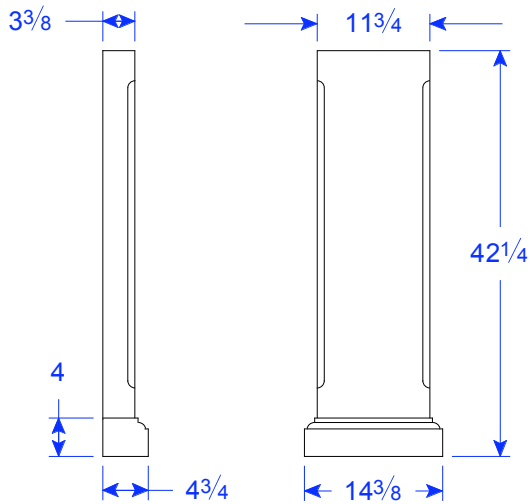

## Parts

TM 43-12 with Plinth  
One Piece Leg

**THIS MODEL  
IS ONLY  
AVAILABLE  
IN GFRC**

TM 12 One Piece Mantel  
Maximum Length =  $90\frac{1}{4}$ "

TM 26 One Piece Hearth  
Maximum Length =  $90\frac{1}{4}$ "