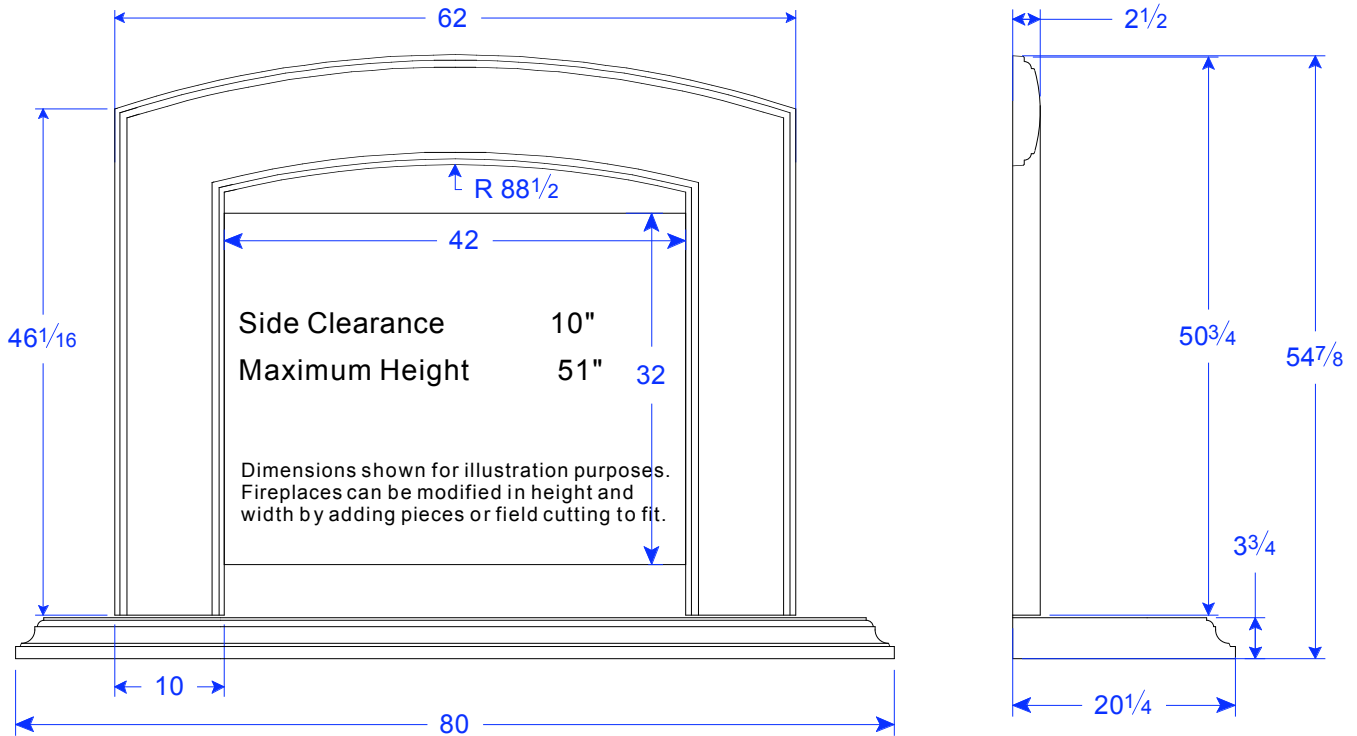

Seawright Custom Precast Fireplaces • GFP 50 • Century

One Piece Mantel with a Maximum Length = 62"
One Piece Hearth with a Maximum Length = 90 1/4"

**THIS MODEL
IS ONLY
AVAILABLE
IN GFRC**

07/28/08 GFP 50