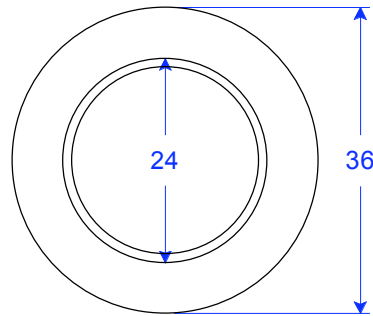

LP 02-24

LP 02-24

LP 02-36 Round
GFRC Only

LP 02-48
GFRC Only

Water-proof membrane sealant not included and must be used for planting or water feature use.

o8/o6/o8