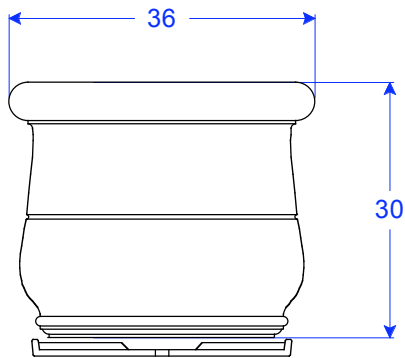

LP 02-24

LP 02-24

LP 02-36 Round
GFRC Only

LP 02-48
GFRC Only

Water-proof membrane sealant not included and must be used for planting or water feature use.

o8/o6/o8