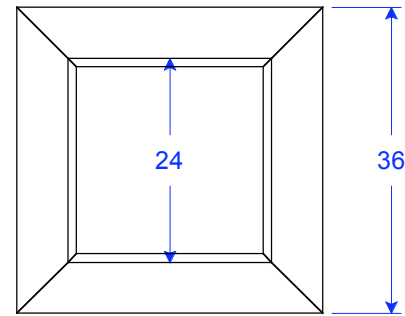

LP 02-24

LP 02-24

LP 02-36 Round
GFRC Only

LP 02-48
GFRC Only

Water-proof membrane sealant not included and must be used for planting or water feature use.

o8/o6/o8