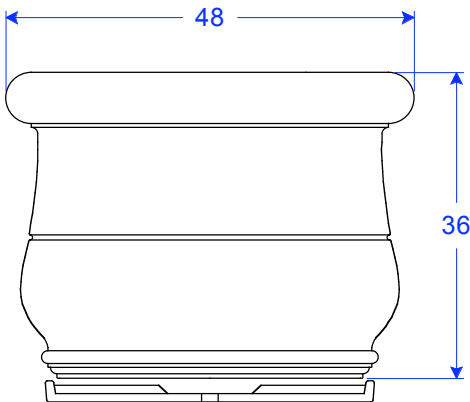

LP 02-24

LP 02-24

LP 02-36 Round
GFRC Only

LP 02-48
GFRC Only

Water-proof membrane sealant not included and must be used for planting or water feature use.

o8/o6/o8