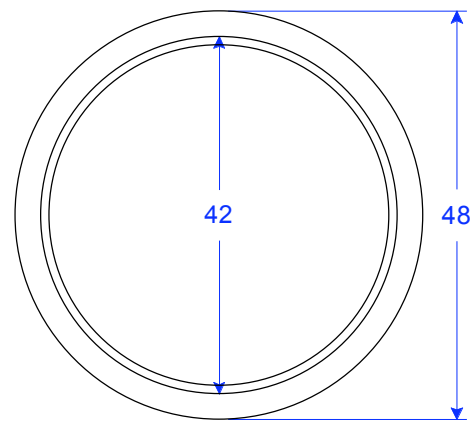

LP 02-24

LP 02-24

LP 02-36 Round
GFRC Only

LP 02-48
GFRC Only

Water-proof membrane sealant not included and must be used for planting or water feature use.

o8/o6/o8