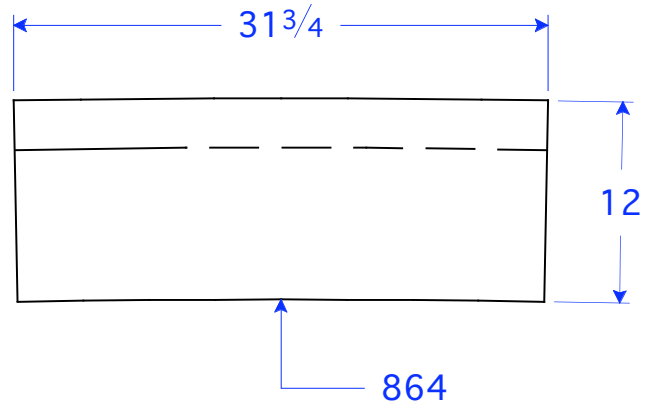

SM 13-12

SM 13-12 STR
12"W x 32"L x 3"H

Type "A"

SM 13-12 CF
12"W x 24"L x 3"H

SM 13-12 STR R 864
12"W x 31 3/4"L x 3"H

Field Cutting May Be
Required-Pieces To Be
Cut To Fit