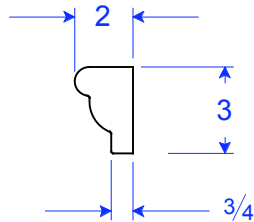

TM 10 LR  
2"W x 26"L x 3"H

TM10 RR  
2"W x 26"L x 3"H

TM 10 STR  
2"W x 24"L x 3"H

TM 10 Intrados R 73 3/4  
2"W x 19 1/2"L x 3"H

Field Cutting May Be  
Required-Pieces To  
Be Cut To Fit

Bug holes may be visible on sides of precast