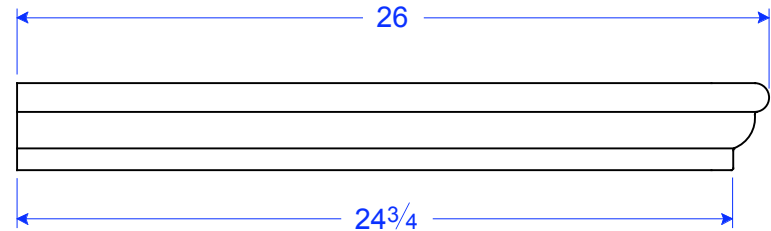

TM 10 LR  
2"W x 26"L x 3"H

TM10 RR  
2"W x 26"L x 3"H

TM 10 STR  
2"W x 24"L x 3"H

TM 10 Intrados R 73 3/4  
2"W x 19 1/2"L x 3"H

Field Cutting May Be  
Required-Pieces To  
Be Cut To Fit

Bug holes may be visible on sides of precast