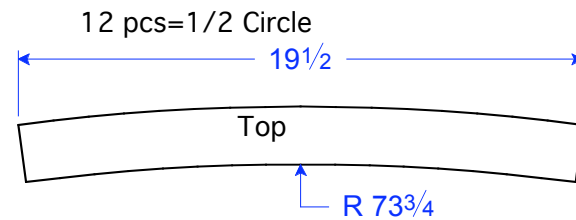

TM 10 LR  
2"W x 26"L x 3"H

TM10 RR  
2"W x 26"L x 3"H

TM 10 STR  
2"W x 24"L x 3"H

TM 10 Intrados R 73 3/4  
2"W x 19 1/2"L x 3"H

Field Cutting May Be  
Required-Pieces To  
Be Cut To Fit

Bug holes may be visible on sides of precast