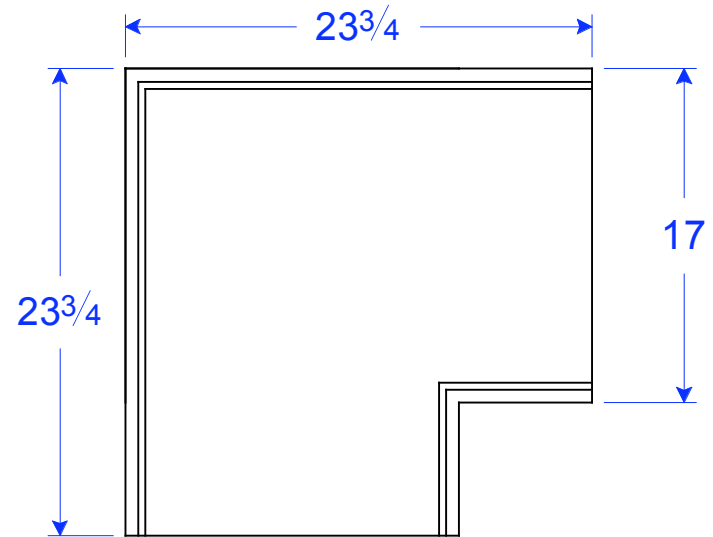

TM 24-17 STR  
17"W x 23 3/4"L x 1 7/16"H

TM 24-17 TER  
17"W x 23 3/4"L x 1 7/16"H

TM 24-17 STR R 45 13/16  
17"W x 24 1/4"SQ x 1 7/16"H

Field Cutting May Be  
Required-Pieces To  
Be Cut To Fit

TM 24-17 CF  
17"W x 23 3/4"SQ x 1 7/16"H