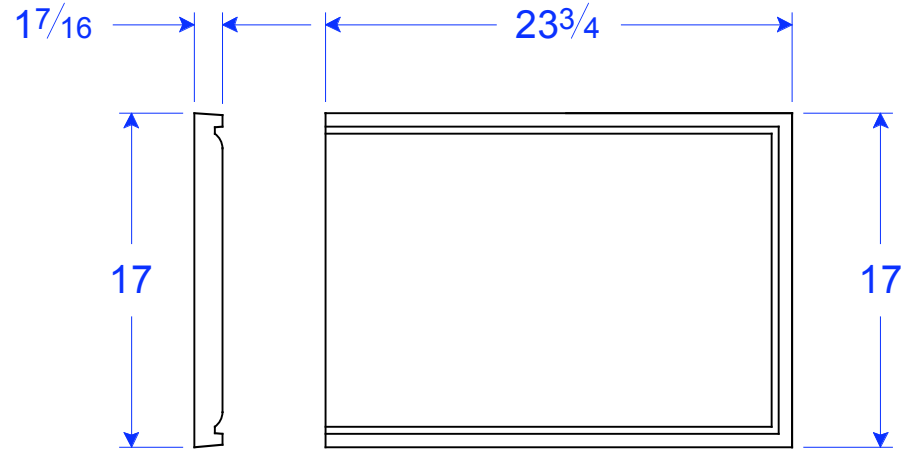

TM 24-17 STR  
17"W x 23 3/4"L x 1 7/16"H

TM 24-17 TER  
17"W x 23 3/4"L x 1 7/16"H

TM 24-17 STR R 45 13/16  
17"W x 24 1/4"SQ x 1 7/16"H

Field Cutting May Be  
Required-Pieces To  
Be Cut To Fit

TM 24-17 CF  
17"W x 23 3/4"SQ x 1 7/16"H