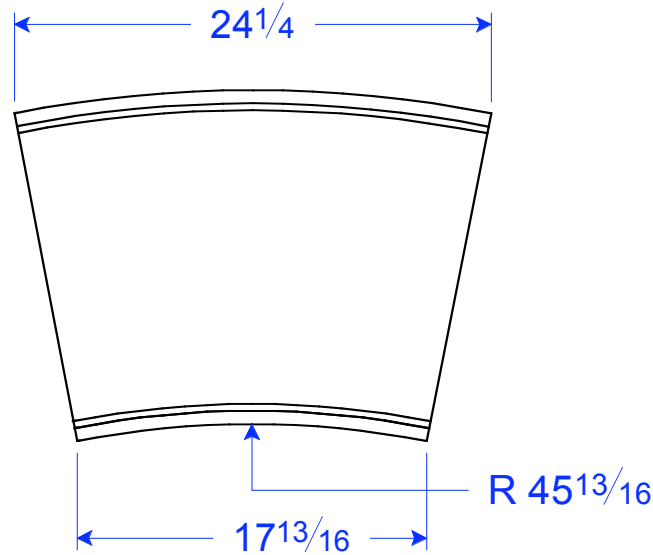

TM 24-17 STR  
17"W x 23 3/4"L x 1 7/16"H

TM 24-17 TER  
17"W x 23 3/4"L x 1 7/16"H

TM 24-17 STR R 45 13/16  
17"W x 24 1/4"SQ x 1 7/16"H

Field Cutting May Be  
Required-Pieces To  
Be Cut To Fit

TM 24-17 CF  
17"W x 23 3/4"SQ x 1 7/16"H