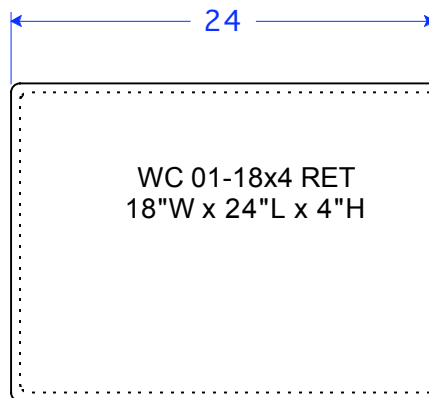

STRETCHER

Field Cutting May Be
Required-Pieces To
Be Cut To Fit

Radius
Edges

WC 01-18 STR
18"W x 18"L x 4"H

Bug holes may be visible on sides of precast