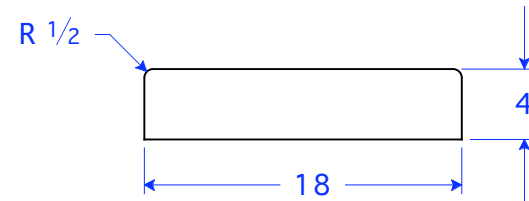

STRETCHER

Field Cutting May Be
Required-Pieces To
Be Cut To Fit

Radius
Edges

WC 01-18 STR
18"W x 18"L x 4"H

Bug holes may be visible on sides of precast