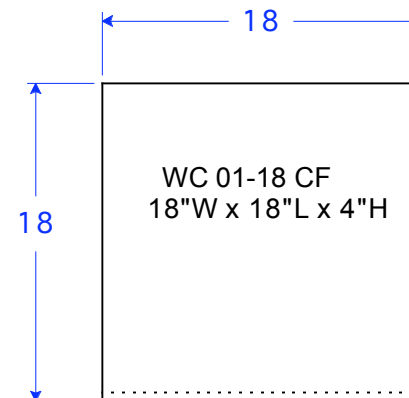

STRETCHER

Field Cutting May Be
Required-Pieces To
Be Cut To Fit

Radius
Edges

WC 01-18 STR
18"W x 18"L x 4"H

Bug holes may be visible on sides of precast