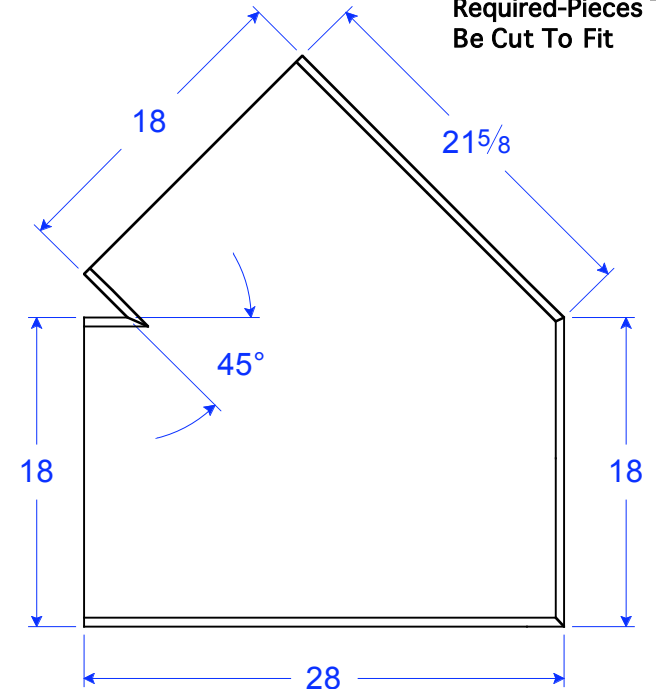

WC03 STR R42" 18W x 23 3/16L x 3 1/2H

WC03 STR 18W x 46L x 3 1/2H

WC03- CF 45 Left

Bug holes may be visible on sides of precast

WC03- CF 45 Right

Field Cutting May Be Required-Pieces To Be Cut To Fit