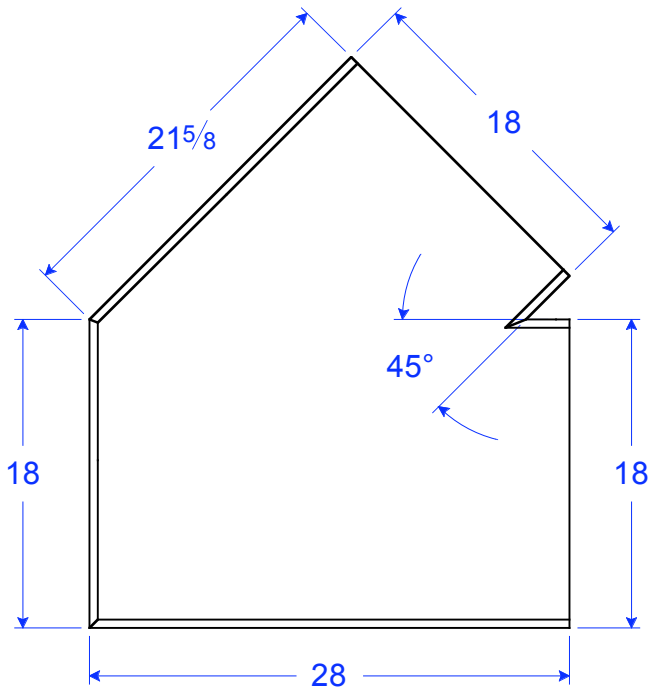

WC03 STR R42" 18W x 23 3/16L x 3 1/2H

WC03 STR 18W x 46L x 3 1/2H

WC03- CF 45 Left

Bug holes may be visible on sides of precast

WC03- CF 45 Right

Field Cutting May Be Required-Pieces To Be Cut To Fit