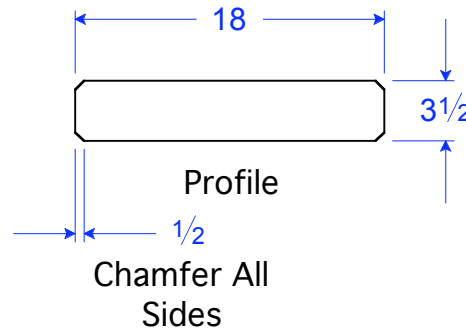

WC03 STR R42" 18W x 23 3/16L x 3 1/2H

WC03 STR 18W x 46L x 3 1/2H

WC03- CF 45 Left

Bug holes may be visible on sides of precast

WC03- CF 45 Right

Field Cutting May Be Required-Pieces To Be Cut To Fit