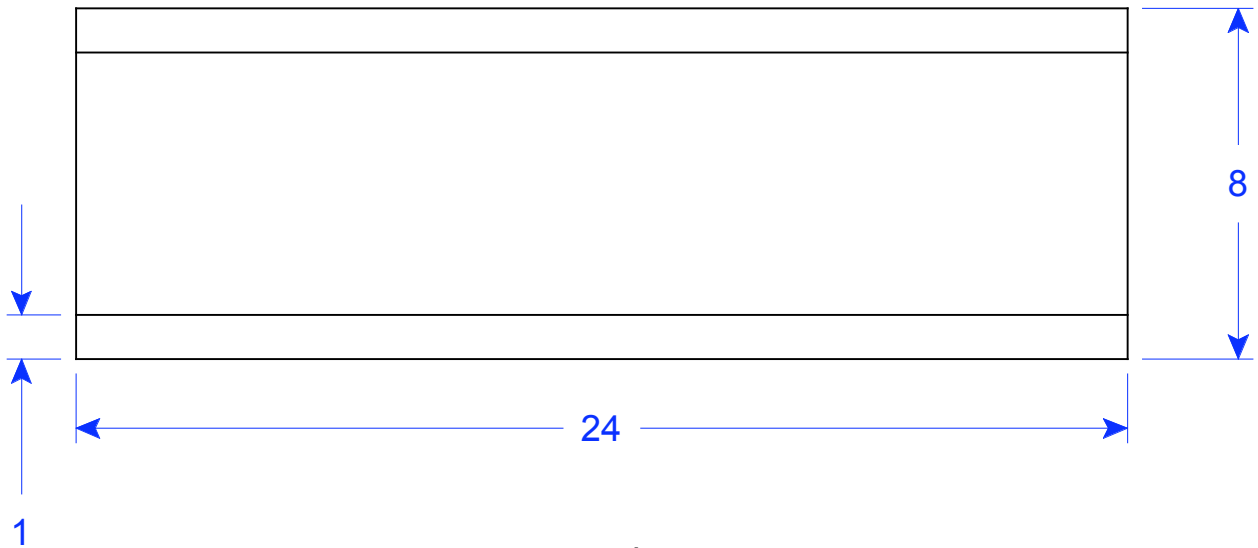

Cross Section View

Top View

WC 04-8 STR
8"W x 24"L x 3 5/8 "H