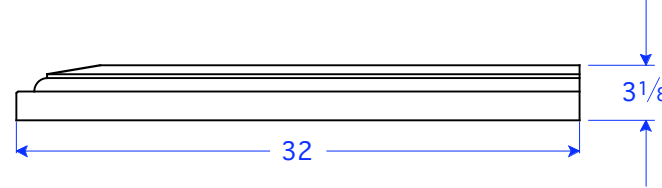

WC 19-9.5 STR L
9 1/2"W x 32"L x 3 1/8"H

WC 19-9.5 TER L
9 1/2"W x 32"L x 3 1/8"H

Profile

Stretcher

WC 19-9.5 CF
11 1/2"W x 11 1/2"L x 3 1/8"H

WC 19-9.5 R380" 9 1/2"W x 24 1/8"L x 3 1/8"H

Terminal

Intrados

WC 19-9.5 Intrd R29" 9 1/2"W x 35"L x 3 1/8"H

Field Cutting May Be
Required-Pieces To
Be Cut To Fit