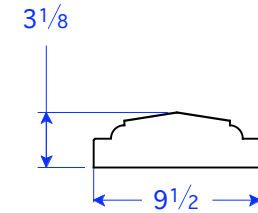

WC 19-9.5 STR L
9 1/2"W x 32"L x 3 1/8"H

WC 19-9.5 TER L
9 1/2"W x 32"L x 3 1/8"H

Profile

Stretcher

WC 19-9.5 CF
11 1/2"W x 11 1/2"L x 3 1/8"H

WC 19-9.5 R380" 9 1/2"W x 24 1/8"L x 3 1/8"H

Terminal

Intrados

WC 19-9.5 Intrd R29" 9 1/2"W x 35"L x 3 1/8"H

Field Cutting May Be
Required-Pieces To
Be Cut To Fit