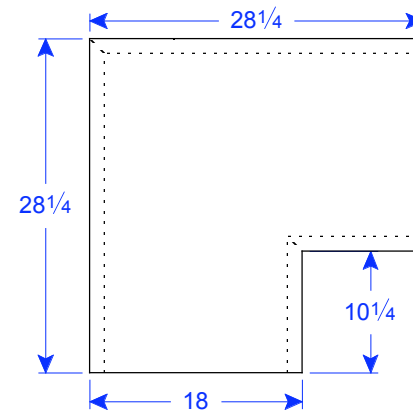

ALL PIECES ARE TYPE A UNLESS OTHERWISE NOTED. TYPE B HAS A SMALLER LIP. TYPE C IS SINGLE SIDED.  
 MOST TYPE A & B PIECES CAN BE BLOCKED DOWN TO A SINGLE SIDED BULLNOSE (TYPE C).

WC 36-18 Type A

WC 36-18 STR  
 15 1/2"W x 35 3/4"L x 3 1/4"H

WC 36-18 CF  
 22"W x 22"L x 3 1/4"H

WC 36-18 Type B

WC 36-18 STR  
 15 "W x 24"L x 3 3/8"H

WC 36-18 CF  
 15"W x 28 1/4"Sq x 3 3/8"H

WC 36-18 TER  
 15 1/2"W x 35 3/4"L x 3 1/4"H

WC 36-18 TER  
 15 "W x 26 1/2"L x 3 3/8"H

Please ask for available radius sizes