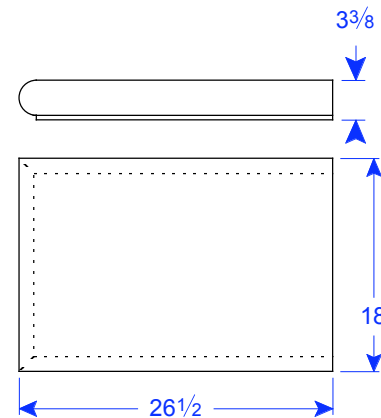

ALL PIECES ARE TYPE A UNLESS OTHERWISE NOTED. TYPE B HAS A SMALLER LIP. TYPE C IS SINGLE SIDED.  
 MOST TYPE A & B PIECES CAN BE BLOCKED DOWN TO A SINGLE SIDED BULLNOSE (TYPE C).

WC 36-18 Type A

WC 36-18 STR  
 15 1/2"W x 35 3/4"L x 3 1/4"H

WC 36-18 CF  
 22"W x 22"L x 3 1/4"H

WC 36-18 Type B

WC 36-18 STR  
 15 "W x 24"L x 3 3/8"H

WC 36-18 CF  
 15"W x 28 1/4"Sq x 3 3/8"H

WC 36-18 TER  
 15 1/2"W x 35 3/4"L x 3 1/4"H

WC 36-18 TER  
 15 "W x 26 1/2"L x 3 3/8"H

Please ask for available radius sizes