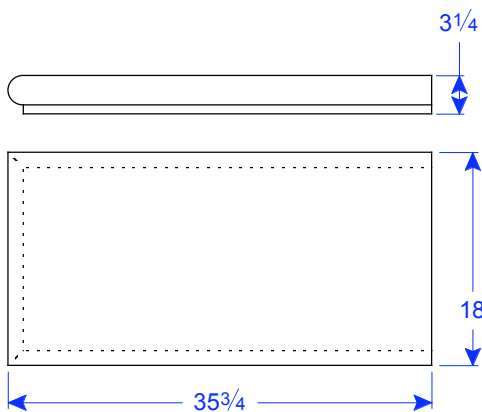

ALL PIECES ARE TYPE A UNLESS OTHERWISE NOTED. TYPE B HAS A SMALLER LIP. TYPE C IS SINGLE SIDED.  
 MOST TYPE A & B PIECES CAN BE BLOCKED DOWN TO A SINGLE SIDED BULLNOSE (TYPE C).

WC 36-18 Type A

WC 36-18 STR  
 15 1/2"W x 35 3/4"L x 3 1/4"H

WC 36-18 CF  
 22"W x 22"L x 3 1/4"H

WC 36-18 Type B

WC 36-18 STR  
 15 "W x 24"L x 3 3/8"H

WC 36-18 CF  
 15"W x 28 1/4"Sq x 3 3/8"H

WC 36-18 TER  
 15 1/2"W x 35 3/4"L x 3 1/4"H

WC 36-18 TER  
 15 "W x 26 1/2"L x 3 3/8"H

Please ask for available radius sizes