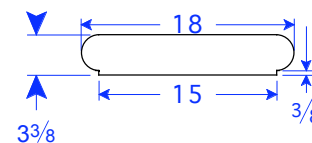

ALL PIECES ARE TYPE A UNLESS OTHERWISE NOTED. TYPE B HAS A SMALLER LIP. TYPE C IS SINGLE SIDED.  
 MOST TYPE A & B PIECES CAN BE BLOCKED DOWN TO A SINGLE SIDED BULLNOSE (TYPE C).

WC 36-18 Type A

WC 36-18 STR  
 15 1/2"W x 35 3/4"L x 3 1/4"H

WC 36-18 CF  
 22"W x 22"L x 3 1/4"H

WC 36-18 Type B

WC 36-18 STR  
 15 "W x 24"L x 3 3/8"H

WC 36-18 CF  
 15"W x 28 1/4"Sq x 3 3/8"H

WC 36-18 TER  
 15 1/2"W x 35 3/4"L x 3 1/4"H

WC 36-18 TER  
 15 "W x 26 1/2"L x 3 3/8"H