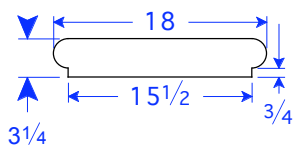

ALL PIECES ARE TYPE A UNLESS OTHERWISE NOTED. TYPE B HAS A SMALLER LIP. TYPE C IS SINGLE SIDED.  
 MOST TYPE A & B PIECES CAN BE BLOCKED DOWN TO A SINGLE SIDED BULLNOSE (TYPE C).

WC 36-18 Type A

WC 36-18 STR  
 15 1/2"W x 35 3/4"L x 3 1/4"H

WC 36-18 CF  
 22"W x 22"L x 3 1/4"H

WC 36-18 Type B

WC 36-18 STR  
 15 "W x 24"L x 3 3/8"H

WC 36-18 CF  
 15"W x 28 1/4"Sq x 3 3/8"H

WC 36-18 TER  
 15 1/2"W x 35 3/4"L x 3 1/4"H

WC 36-18 TER  
 15 "W x 26 1/2"L x 3 3/8"H