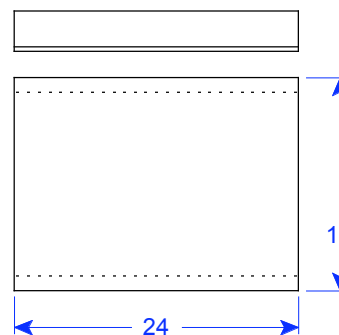

ALL PIECES ARE TYPE A UNLESS OTHERWISE NOTED. TYPE B HAS A SMALLER LIP. TYPE C IS SINGLE SIDED.  
 MOST TYPE A & B PIECES CAN BE BLOCKED DOWN TO A SINGLE SIDED BULLNOSE (TYPE C).

WC 36-18 Type A

WC 36-18 STR  
 15 1/2"W x 35 3/4"L x 3 1/4"H

WC 36-18 CF  
 22"W x 22"L x 3 1/4"H

WC 36-18 Type B

WC 36-18 STR  
 15 "W x 24"L x 3 3/8"H

WC 36-18 CF  
 15"W x 28 1/4"Sq x 3 3/8"H

WC 36-18 TER  
 15 1/2"W x 35 3/4"L x 3 1/4"H

WC 36-18 TER  
 15 "W x 26 1/2"L x 3 3/8"H