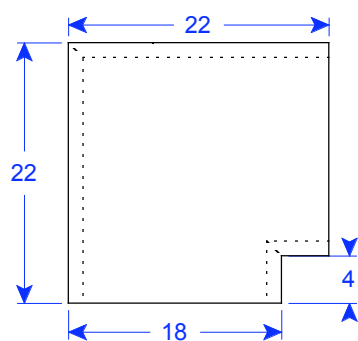

ALL PIECES ARE TYPE A UNLESS OTHERWISE NOTED. TYPE B HAS A SMALLER LIP. TYPE C IS SINGLE SIDED.  
 MOST TYPE A & B PIECES CAN BE BLOCKED DOWN TO A SINGLE SIDED BULLNOSE (TYPE C).

WC 36-18 Type A

WC 36-18 STR  
 15 1/2"W x 35 3/4"L x 3 1/4"H

WC 36-18 CF  
 22"W x 22"L x 3 1/4"H

WC 36-18 Type B

WC 36-18 STR  
 15 "W x 24"L x 3 3/8"H

WC 36-18 CF  
 15"W x 28 1/4"Sq x 3 3/8"H

WC 36-18 TER  
 15 1/2"W x 35 3/4"L x 3 1/4"H

WC 36-18 TER  
 15 "W x 26 1/2"L x 3 3/8"H