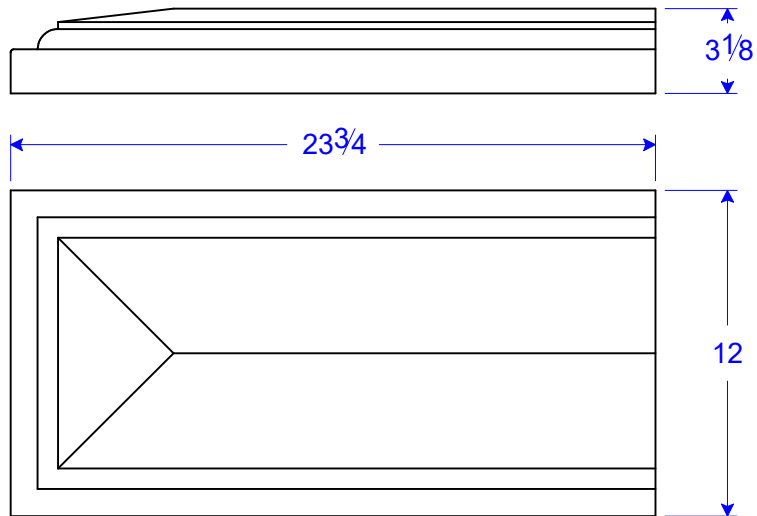

Field Cutting May Be
Required-Pieces To Be
Cut To Fit

WC 19-12 CF
12"W x 13 1/2" Sq. x 3 1/8"H

WC 19-12 TER
12"W x 23 3/4"L x 3 1/8"H

WC 19-12 STR
12"W x 23 3/4"L x 3 1/8"H