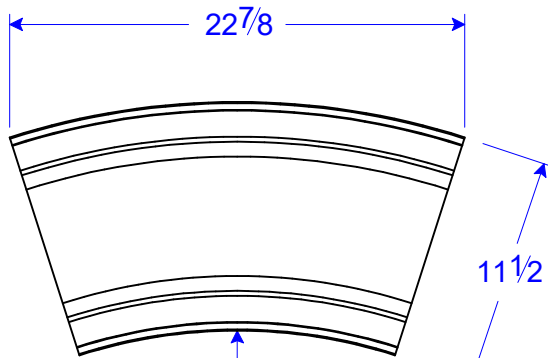

Field Cutting May Be  
Required-Pieces To Be  
Cut To Fit

R 114 3/8

WC 26-6 STR R 114 3/8"  
11 1/2"W x 24 1/4"L x 3 3/4"H

WC 26-6 STR  
11 1/2"W x 23 3/4"L x 3 3/4"H

Stretcher

R 26

WC 26-6 STR R 26"  
11 1/2"W x 22 7/8"L x 3 3/4"H

Radius Measured  
From Inside