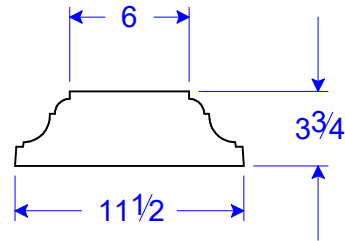

Field Cutting May Be  
Required-Pieces To Be  
Cut To Fit

R 114 3/8

WC 26-6 STR R 114 3/8"  
11 1/2"W x 24 1/4"L x 3 3/4"H

WC 26-6 STR  
11 1/2"W x 23 3/4"L x 3 3/4"H

Stretcher

R 26

WC 26-6 STR R 26"  
11 1/2"W x 22 7/8"L x 3 3/4"H

Radius Measured  
From Inside