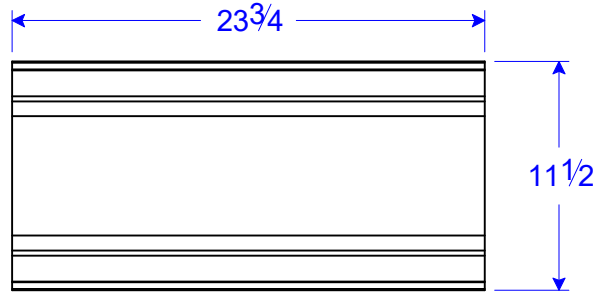

Field Cutting May Be  
Required-Pieces To Be  
Cut To Fit

R 114 3/8

WC 26-6 STR R 114 3/8"  
11 1/2"W x 24 1/4"L x 3 3/4"H

WC 26-6 STR  
11 1/2"W x 23 3/4"L x 3 3/4"H

Stretcher

R 26

WC 26-6 STR R 26"  
11 1/2"W x 22 7/8"L x 3 3/4"H

Radius Measured  
From Inside