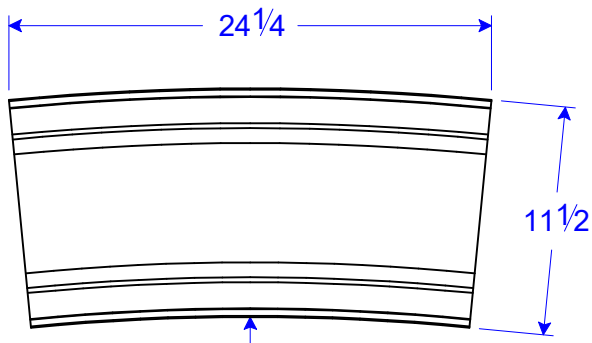

Field Cutting May Be  
Required-Pieces To Be  
Cut To Fit

R 114 3/8

WC 26-6 STR R 114 3/8"  
11 1/2"W x 24 1/4"L x 3 3/4"H

WC 26-6 STR  
11 1/2"W x 23 3/4"L x 3 3/4"H

Stretcher

R 26

WC 26-6 STR R 26"  
11 1/2"W x 22 7/8"L x 3 3/4"H

Radius Measured  
From Inside