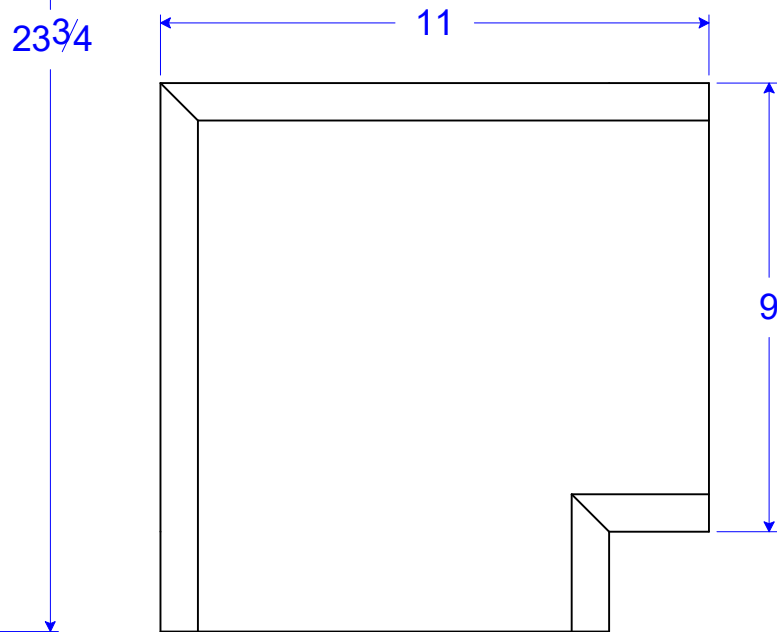

WC 31-9 STR
9"W x 23 3/4"L x 2"H

WC 31-9 Profile

WC 31-9 CF
9"W x 11" SQ x 2"H

Field Cutting May Be
Required-Pieces To Be Cut
To Fit